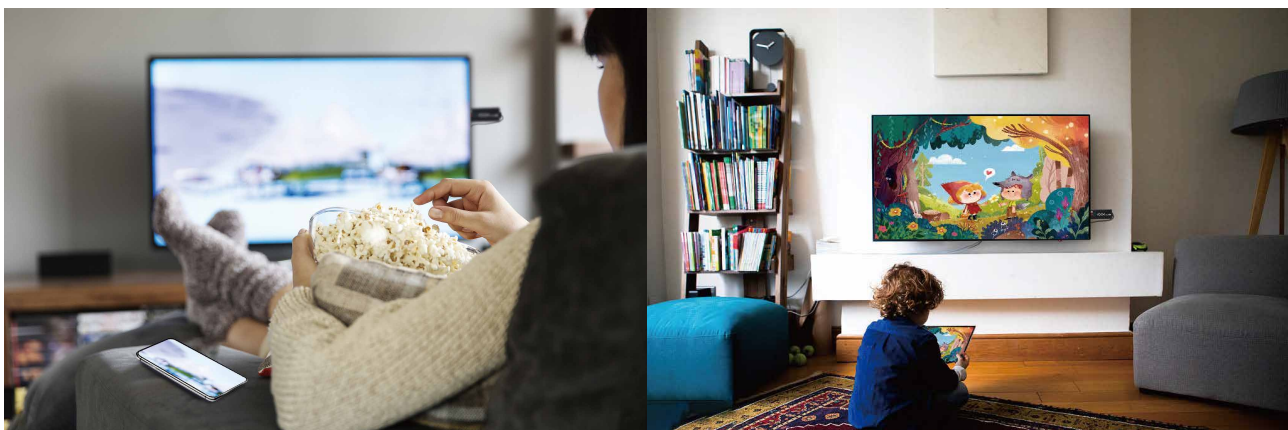

Entertainment (BYOM)

More than one Display in the house, each display with a RX ready to Airplay Mirecast from dedicated mobile device