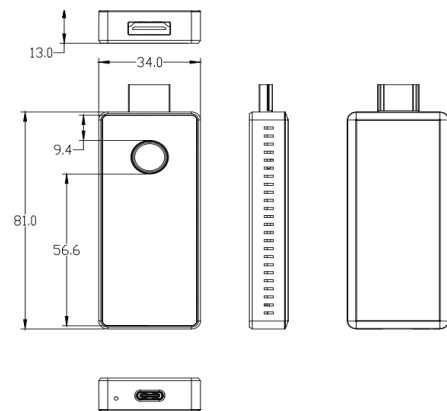

Receive

Connections	Output	HDMI	1×HDMI-A
	Power	USB	1×microUSB
Performance	Output Resolutions	HDMI	
		VESA	Up to 3840×2160@60
	Supported Standard	HDMI	2.0
		HDCP	2.2
Power	Input Voltage	DC 5V/ 1A	
	Max Power	3.5W	
Operating Environment	Temperature	0°C ~ 40°C	
	Humidity	10%~80% RH	
Storage Environment	Temperature	-10°C ~ 60°C	
	Humidity	5%~90% RH	
Physical	Weight	Net	0.03kg
	Dimensions	Net	91mm × 34mm × 13mm

Transmitter

Connections	Output	HDMI	1×HDMI-A
	Power	USB	1×microUSB
Performance	Output Resolutions	HDMI	
		SMPTE	1080p50/60
		VESA	3840x2160@24/25/30 | 1920×1080@24/25/30/50/60 | 1280x720@50/60
	Supported Standard	HDMI	2.0
HDCP		2.2	
Power	Input Voltage	DC 5V/ 1A	
	Max Power	3.5W	
Operating Environment	Temperature	0°C ~ 40°C	
	Humidity	10%~80% RH	
Storage Environment	Temperature	-10°C ~ 60°C	
	Humidity	5%~90% RH	
Physical	Weight	Net	0.03kg
	Dimensions	Net	91mm × 34mm × 13mm

Order Codes

Product Code	Item
450-2002-02-0	ASK nano 4K Set (TX*1+RX*2)

Dimensions

WEB: www.rgblink.com EMAIL: sales@rgblink.com PHONE: +86 592 5771197
Proudly designed and manufactured in Xiamen Hi Technology Zone, China

RGBlink®

www.rgblink.com